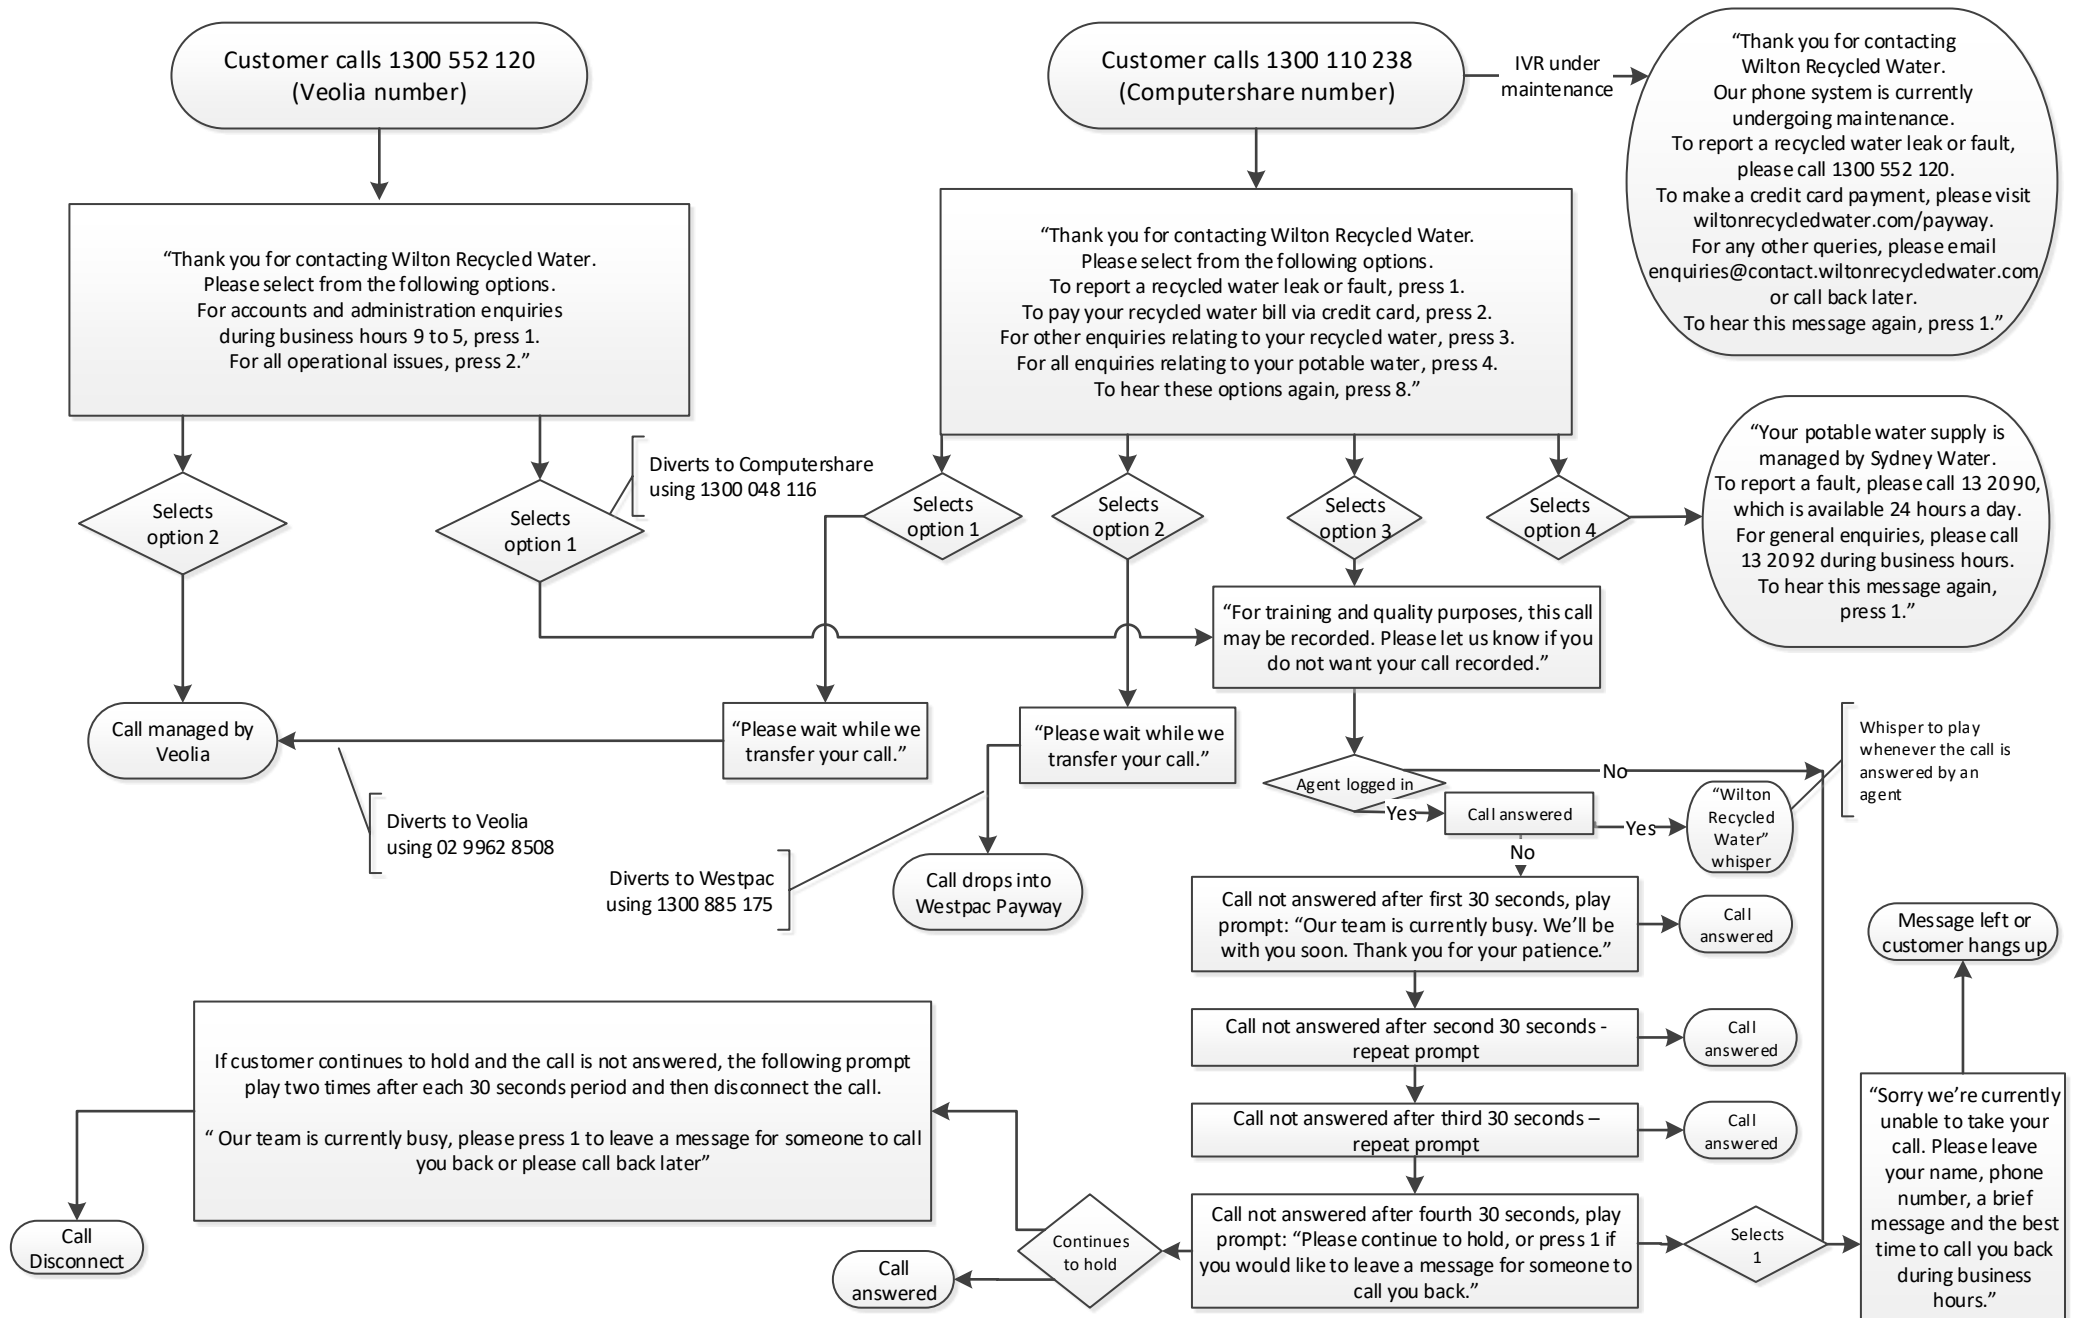

FINAL Bingara Gorge IVR Structure and Scripting – Business hours (v2.0 as at 16 May 2018)
(Mon to Fri 9am to 5pm AEST/AEDST – based on NSW business days)

FINAL Bingara Gorge IVR Structure and Scripting – Out of hours (v1.0 as at 18 May 2017)
(before 9am and after 5pm Mon to Fri AEST/AEDST and weekends – based on NSW business days)

FINAL Bingara Gorge IVR Structure and Scripting – Public holidays (v1.0 as at 18 May 2017)
(based on NSW business days)