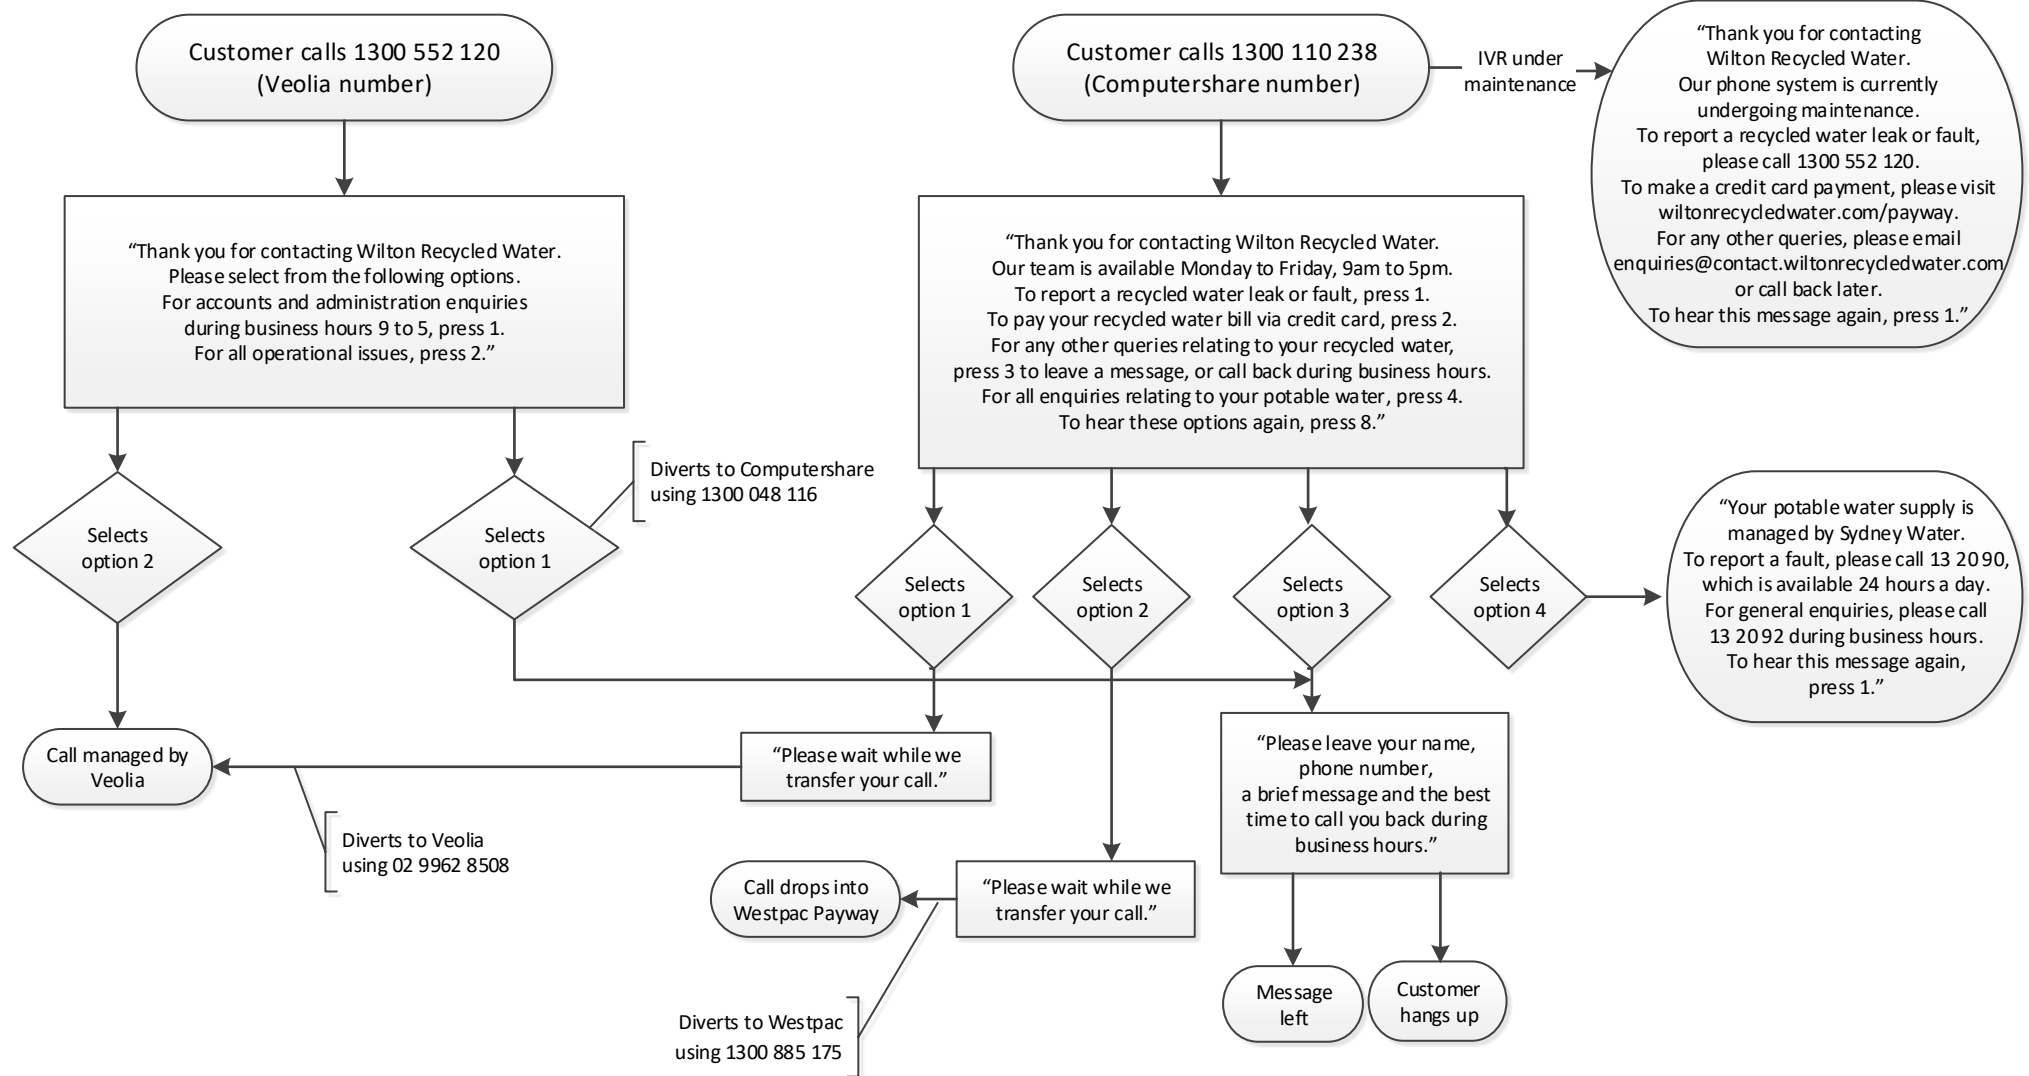

FINAL Bingara Gorge IVR Structure and Scripting – Business hours (v2.0 as at 16 May 2018)
(Mon to Fri 9am to 5pm AEST/AEDST – based on NSW business days)

FINAL Bingara Gorge IVR Structure and Scripting – Out of hours (v1.0 as at 18 May 2017)
(before 9am and after 5pm Mon to Fri AEST/AEDST and weekends – based on NSW business days)

FINAL Bingara Gorge IVR Structure and Scripting – Public holidays (v1.0 as at 18 May 2017)
(based on NSW business days)